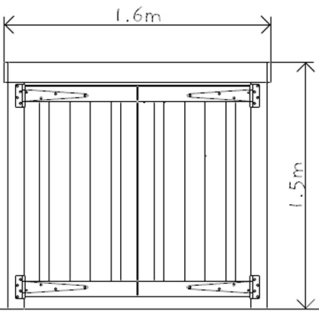

1.5m Storage Box

Specification:

Age Range: 2+

Critical Fall Height:

N/A

Unit Size:

1.6m x 0.8m x 1.5m

Free Space:

3.6m x 2.8m (10m²)