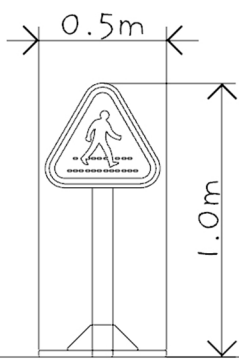

Zebra Crossing Sign

Specification:

Age Range: 2+

Critical Fall Height:

N/A

Unit Size:

0.5m x 0.5m x 1.0m

Free Space:

2.5m x 2.5m (6.3m²)