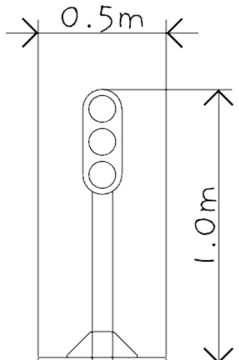

## Specification:

Age Range: 2+

Critical Fall Height:

N/A

Unit Size:

0.5m x 0.5m x 1.0m

Free Space:

2.5m x 2.5m (6.3m<sup>2</sup>)