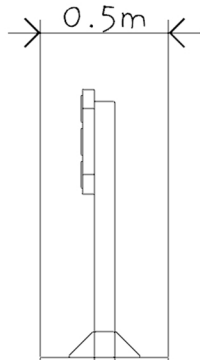

## Specification:

Age Range: 2+

Critical Fall Height:

N/A

Unit Size:

0.5m x 0.5m x 1.0m

Free Space:

2.5m x 2.5m (6.3m<sup>2</sup>)