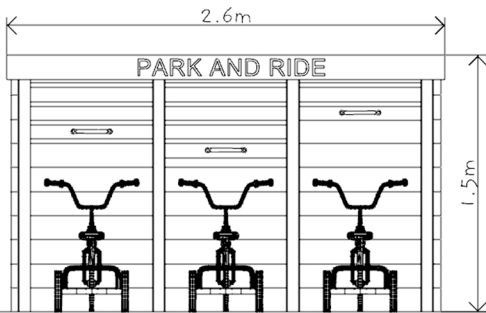

Park & Ride Bike Store

Specification:

Age Range: 2+

Critical Fall Height:

N/A

Unit Size:

2.6m x 0.9m x 1.5m

Free Space:

4.6m x 2.9m (14m²)