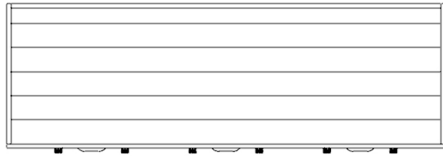

Park & Ride Bike Store

Specification:

Age Range: 2+

Critical Fall Height:

N/A

Unit Size:

2.6m x 0.9m x 1.5m

Free Space:

4.6m x 2.9m (14m²)