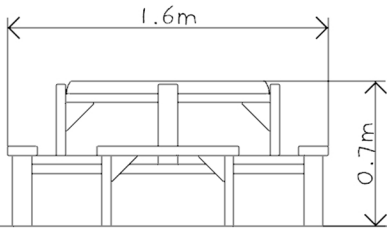

Mud Mixing Table - Large with Benches

Specification:

Age Range: 2+

Critical Fall Height:

390mm

Unit Size:

1.6m x 1.6m x 0.7m

Free Space:

3.6m x 3.6m (13m²)