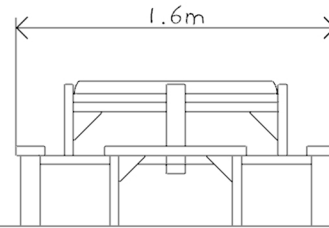

Mud Mixing Table - Large with Benches

Specification:

Age Range: 2+

Critical Fall Height:

390mm

Unit Size:

1.6m x 1.6m x 0.7m

Free Space:

3.6m x 3.6m (13m²)