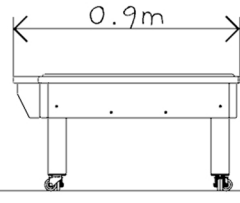

Movable Sand Table

Specification:

Age Range: 2+

Critical Fall Height:

N/A

Unit Size:

0.9m x 0.8m x 0.5m

Free Space:

2.9m x 2.8m (8.1m²)