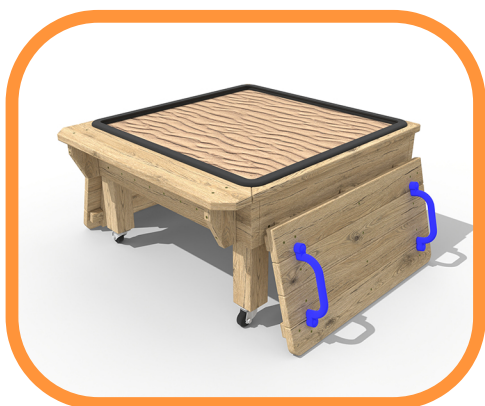

Movable Sand Table

Specification:

Age Range: 2+

Critical Fall Height:

N/A

Unit Size:

0.9m x 0.8m x 0.5m

Free Space:

2.9m x 2.8m (8.1m²)