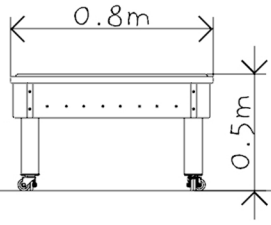

Movable Sand Table

Specification:

Age Range: 2+

Critical Fall Height:

N/A

Unit Size:

0.9m x 0.8m x 0.5m

Free Space:

2.9m x 2.8m (8.1m²)