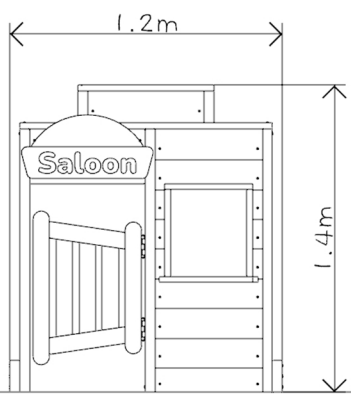

Freestanding Saloon Den

Specification:

Age Range: 2+

Critical Fall Height:

N/A

Unit Size:

1.2m x 0.5m x 1.4m

Free Space:

3.2m x 2.5m (8m²)