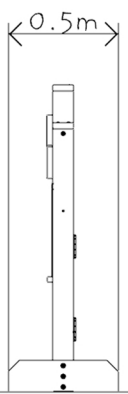

Freestanding Saloon Den

Specification:

Age Range: 2+

Critical Fall Height:

N/A

Unit Size:

1.2m x 0.5m x 1.4m

Free Space:

3.2m x 2.5m (8m²)