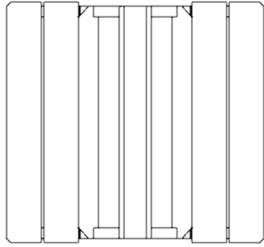

Easel Bench

Specification:

Age Range: 2+

Critical Fall Height:

470mm

Unit Size:

1.1m x 1.0m x 1.1m

Free Space:

3.1m x 3.0m (9.3m²)