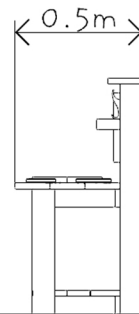

1.5m Mud Kitchen

Specification:

Age Range: 3+

Critical Fall Height:

N/A

Unit Size:

1.5m x 0.5m x 1.0m

Free Space:

3.5m x 2.5m (9m²)