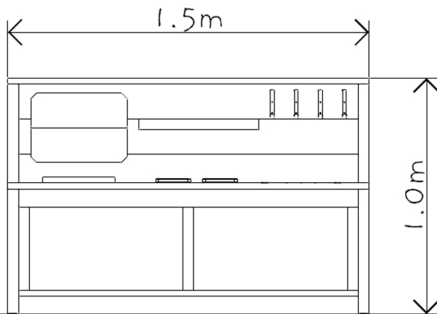

1.5m Mud Kitchen

Specification:

Age Range: 3+

Critical Fall Height:

N/A

Unit Size:

1.5m x 0.5m x 1.0m

Free Space:

3.5m x 2.5m (9m²)