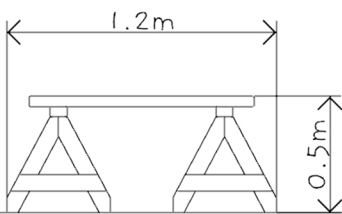

Trestle Table

Specification:

Age Range: 3+

Critical Fall Height:

N/A

Unit Size:

1.2m x 0.5m x 0.5m

Free Space:

3.2m x 2.5m (8m²)