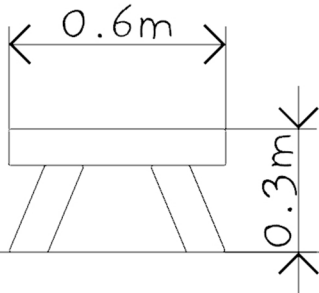

Sleeper Stool

Specification:

Age Range: 2+

Critical Fall Height:

340mm

Unit Size:

0.6m x 0.2m x 0.3m

Free Space:

2.6m x 2.2m (5.7m²)