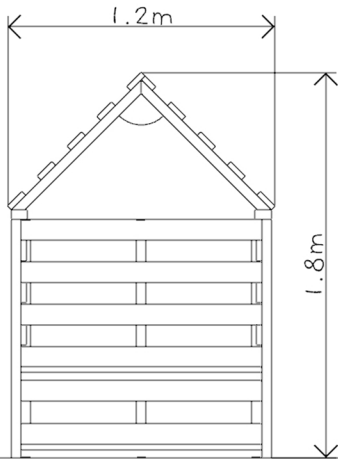

# Seating Arbour

## Specification:

Age Range: 2+

Critical Fall Height:

N/A

Unit Size:

1.2m x 0.6m x 1.8m

Free Space:

3.2m x 2.6m (8.3m<sup>2</sup>)