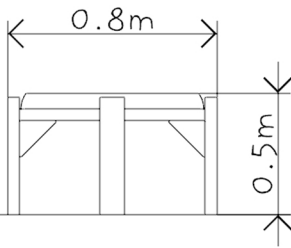

Mud Mixing Table - Small

Specification:

Age Range: 2+

Critical Fall Height:

N/A

Unit Size:

0.8m x 0.8m x 0.5m

Free Space:

2.8m x 2.8m (7.8m²)