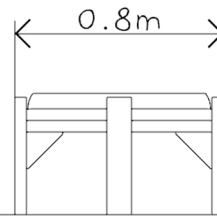

Mud Mixing Table - Small

Specification:

Age Range: 2+

Critical Fall Height:

N/A

Unit Size:

0.8m x 0.8m x 0.5m

Free Space:

2.8m x 2.8m (7.8m²)