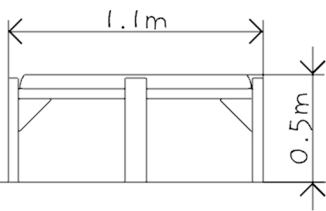

Mud Mixing Table - Large

Specification:

Age Range: 2+

Critical Fall Height:

N/A

Unit Size:

1.1m x 1.1m x 0.5m

Free Space:

3.1m x 3.1m (9.6m²)