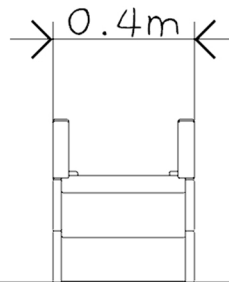

## Specification:

Age Range: 2+

Critical Fall Height:

N/A

Unit Size:

0.9m x 0.4m x 0.5m

Free Space:

2.9m x 2.4m (7m<sup>2</sup>)