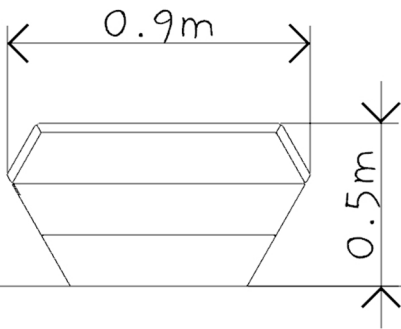

## Specification:

Age Range: 2+

Critical Fall Height:

N/A

Unit Size:

0.9m x 0.4m x 0.5m

Free Space:

2.9m x 2.4m (7m<sup>2</sup>)