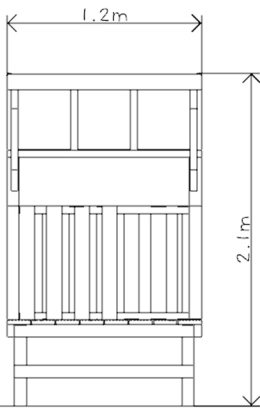

Lookout Platform

Specification:

Age Range: 2+

Critical Fall Height:

N/A

Unit Size:

1.2m x 1.2m x 2.1m

Free Space:

3.2m x 3.2m (10m²)