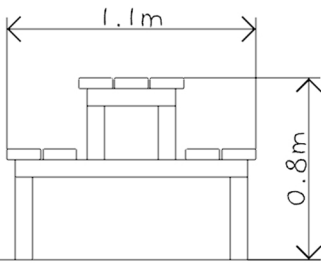

Freestanding Picnic Bench

Specification:

Age Range: 2+

Critical Fall Height:
475mm

Unit Size:
1.1m x 1.0m x 0.8m

Free Space:
3.1m x 3.0m (9.3m²)