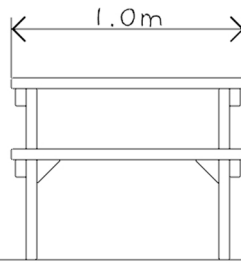

Freestanding Picnic Bench

Specification:

Age Range: 2+

Critical Fall Height:
475mm

Unit Size:
1.1m x 1.0m x 0.8m

Free Space:
3.1m x 3.0m (9.3m²)