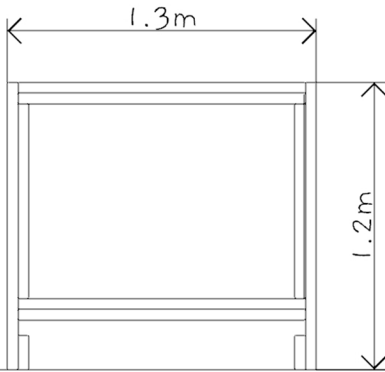

# Whiteboard

## Specification:

Age Range: 2+

Critical Fall Height:

N/A

Unit Size:

1.3m x 0.5m x 1.2m

Free Space:

3.3m x 2.5m (8.3m<sup>2</sup>)