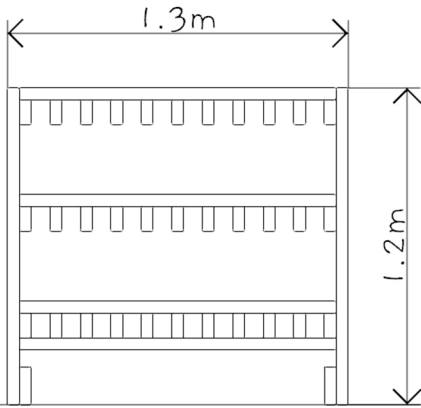

Welly Rack

Specification:

Age Range: 2+

Critical Fall Height:

N/A

Unit Size:

1.3m x 0.5m x 1.2m

Free Space:

3.3m x 2.5m (8.3m²)