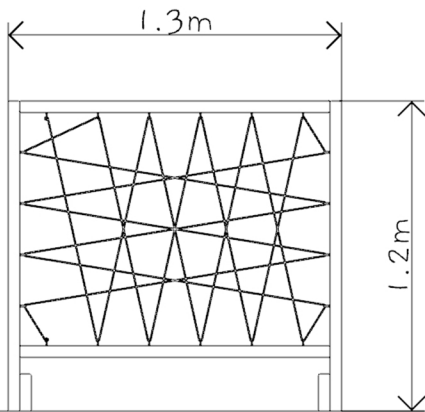

Weaving Panel

Specification:

Age Range: 2+

Critical Fall Height:

N/A

Unit Size:

1.3m x 0.5m x 1.2m

Free Space:

3.3m x 2.5m (8.3m²)