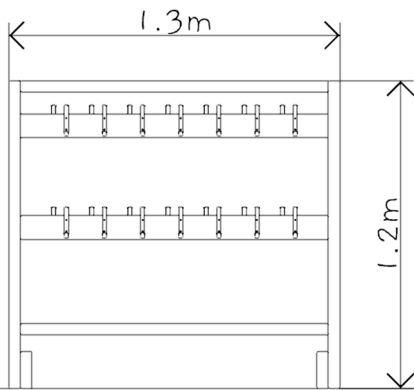

Coat Rack

Specification:

Age Range: 2+

Critical Fall Height:

N/A

Unit Size:

1.3m x 0.1m x 1.2m

Free Space:

3.3m x 2.5m (8.3m²)