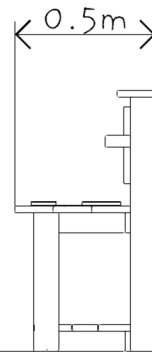

## Specification:

Age Range: 3+

Critical Fall Height:

N/A

Unit Size:

1.0m x 0.5m x 1.0m

Free Space:

3.0m x 2.5m (7.5m<sup>2</sup>)