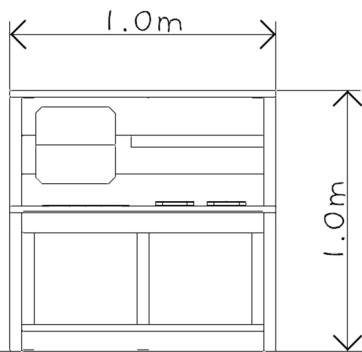

## Specification:

Age Range: 3+

Critical Fall Height:

N/A

Unit Size:

1.0m x 0.5m x 1.0m

Free Space:

3.0m x 2.5m (7.5m<sup>2</sup>)