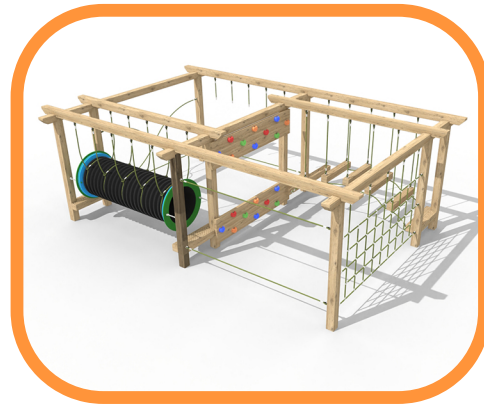

Multi Pole 04

Specification:

Age Range: 5+

Critical Fall Height:
600mm

Unit Size:
5.8m x 3.9m x 2.0m

Surfacing Size:
8.8m x 6.9m (61m²)