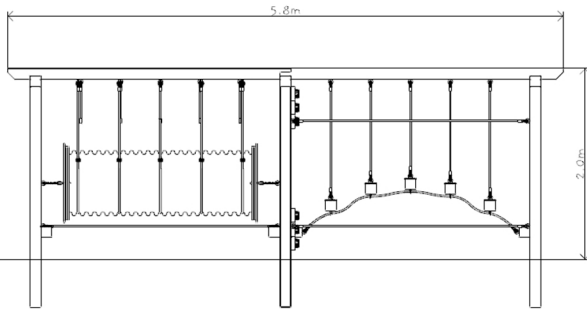

Multi Pole 04

Specification:

Age Range: 5+

Critical Fall Height:
600mm

Unit Size:
5.8m x 3.9m x 2.0m

Surfacing Size:
8.8m x 6.9m (61m²)