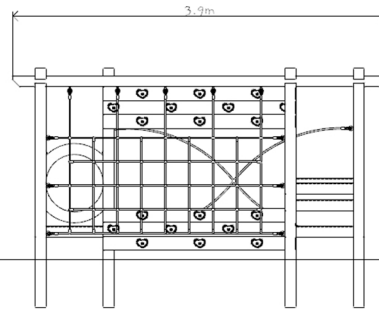

Multi Pole 04

Specification:

Age Range: 5+

Critical Fall Height:
600mm

Unit Size:
5.8m x 3.9m x 2.0m

Surfacing Size:
8.8m x 6.9m (61m²)