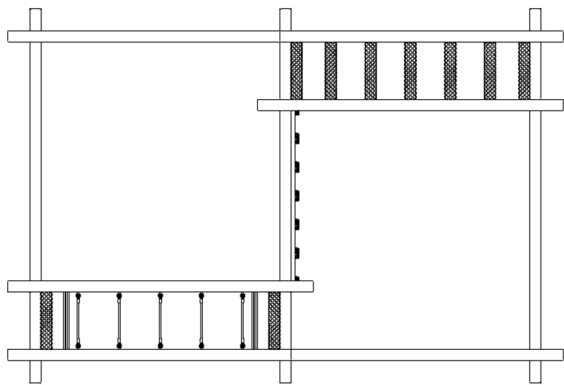

Multi Pole 04

Specification:

Age Range: 5+

Critical Fall Height:
600mm

Unit Size:
5.8m x 3.9m x 2.0m

Surfacing Size:
8.8m x 6.9m (61m²)