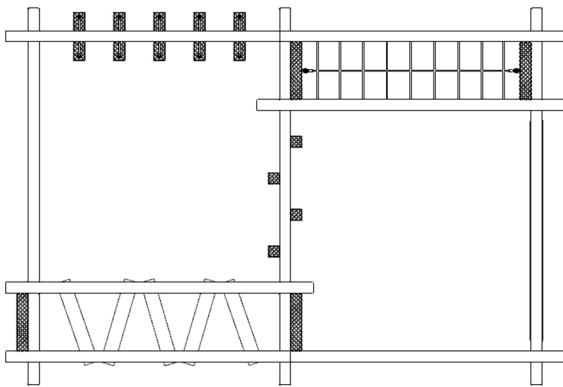

Multi Pole 03

Specification:

Age Range: 5+

Critical Fall Height:
600mm

Unit Size:

5.8m x 3.9m x 2.0m

Surfacing Size:

8.8m x 6.9m (61m²)