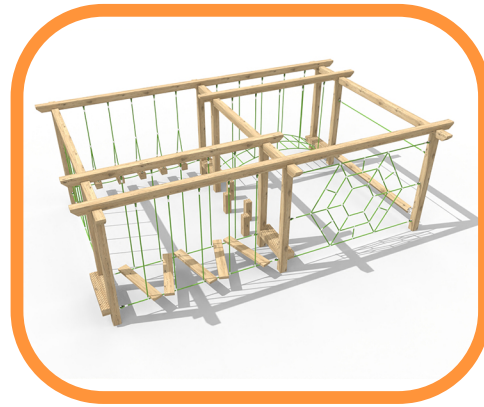

Multi Pole 03

Specification:

Age Range: 5+

Critical Fall Height:
600mm

Unit Size:

5.8m x 3.9m x 2.0m

Surfacing Size:

8.8m x 6.9m (61m²)