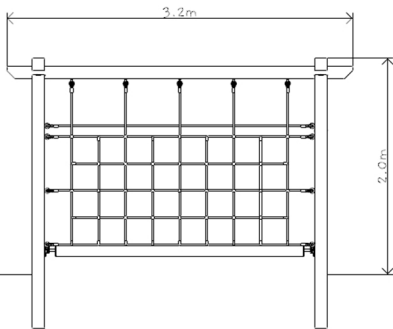

## Specification:

Age Range: 5+

Critical Fall Height:  
600mm

Unit Size:

3.2m x 3.2m x 2.0m

Surfacing Size:

6.2m x 6.2m (37m<sup>2</sup>)