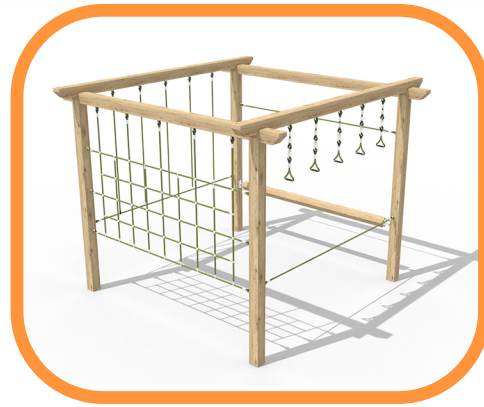

# Multi Pole 02

## Specification:

Age Range: 5+

Critical Fall Height:  
600mm

Unit Size:

3.2m x 3.2m x 2.0m

Surfacing Size:

6.2m x 6.2m (37m<sup>2</sup>)