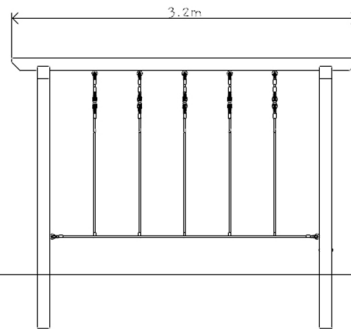

## Specification:

Age Range: 5+

Critical Fall Height:  
600mm

Unit Size:

3.2m x 3.2m x 2.0m

Surfacing Size:

6.2m x 6.2m (37m<sup>2</sup>)