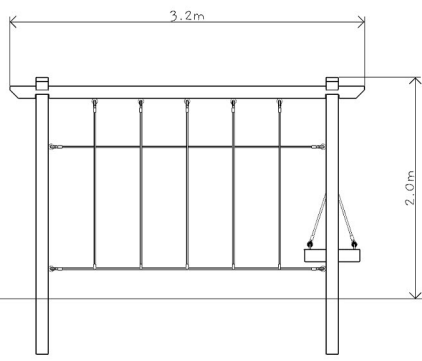

Multi Pole Climbe 01

Specification:

Age Range: 5+

Critical Fall Height:
600mm

Unit Size:
3.2m x 3.2m x 2.0m

Surfacing Size:
6.2m x 6.2m (37m²)