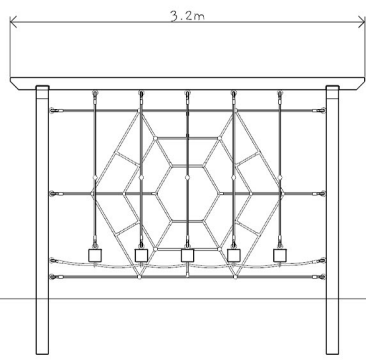

Multi Pole Climbe 01

Specification:

Age Range: 5+

Critical Fall Height:
600mm

Unit Size:
3.2m x 3.2m x 2.0m

Surfacing Size:
6.2m x 6.2m (37m²)