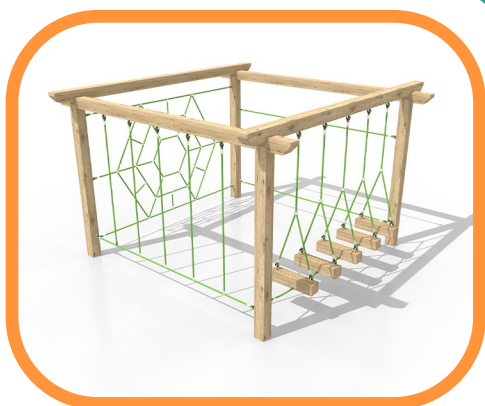

Multi Pole Climbe 01

Specification:

Age Range: 5+

Critical Fall Height:
600mm

Unit Size:
3.2m x 3.2m x 2.0m

Surfacing Size:
6.2m x 6.2m (37m²)